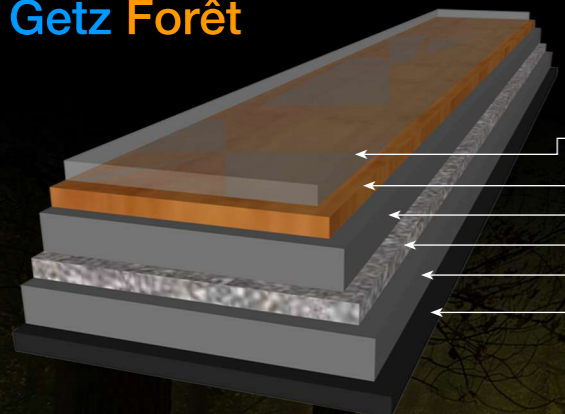

Forêt RESILIENT FLOORING

Technical Data

Type & Composition		PVC Laminated Floor Covering
Application		Commercial, Residential
Surface Treatment		PU & Anti Bacterial, per design
Profile		Beveled / Non-Beveled, per design
Tile Size (mm)	EN427	470x470, 184x950, 176x940
Total Thickness (mm)	EN428	3.0, 5.0
Wear Layer Thickness (mm)	EN429	0.3 0.5
Classification	EN685	33/42
Fire Rating	EN13501-1	Bfl -S1
	ASTME648	Class 1
	ASTME84	75 or Less
	Mekel Burner Test	Pass
Heat Stability	KSM3802	0.3mm / 0.01" (80°C +2°C, 6hr/hr)
Dimensional Stability	Length: -0.04 Width: -0.10	EN 434
Flexibility	No crack was found	EN 435 ASTM F137
Color Fastness	Above 6	ISO 105-B02 ASTM F1514
Abrasion Resistance	4.0 (Wear group : P)	EN 660-2
Emission of Formaldehyde	Not detected	EN 717-2
Slip Resistance	Pass Longitudinal: 0.53 Width: 0.53	EN 13893
Reaction to Fire	Bfl - S1	EN 13501-1
Dynamic Coefficient of Friction	DS Direction A: 0.50 Direction B: 0.61	ASTM C1028
Resistance to Chemical	Pass	ASTM F925

Getz Forêt

Click N Lock Construction

- UV Coating
- Clear Wear Layer
- Print Sheet
- Balance Layer
- Glass Fiber
- Balance Layer
- Base Layer

Features:

- 4 sided Micro Bevel
- Non-Woven fiberglass layer
- 0.5mm Micro-Ceramic wear layer
- 2 coats UV
- Nano-Silver antibacteria
- No underlay or glue required
- 15 years commercial warranty on manufacturing defect only.
- 25 years residential warranty on manufacturing defect only.

Getz Forêt Resilient Flooring is designed with Nano-Ceramic protective properties, its tough and resilient enough for todays busy lifestyle and in addition **Getz Forêt** will last up to 25 years of used.